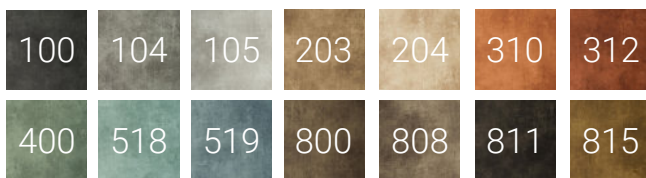

### FRAME FINISHES

Finiture standard

03

03. Orange Peel Effect Black

### UPHOLSTERY

Colors fabric - Palette 'natura'

54

192

315

952

962

N.B: fabric workable with raw cut seam

## UPHOLSTERY SEAT

Colors fabric - Palette 'salò'  
Fireproof fabric

N.B: fabric not workable with raw cut seam

## UPHOLSTERY SEAT

Colors velvet - Palette 'teddy'  
Fireproof velvet on request

N.B: velvet not workable with raw cut seam