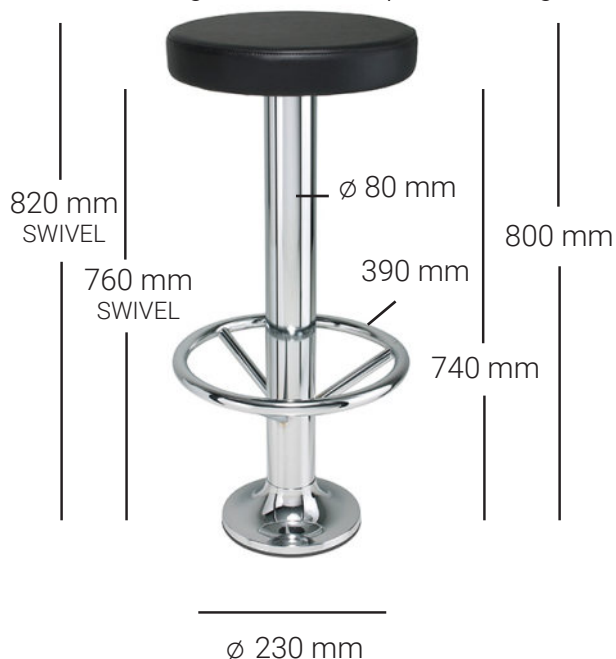

STEEL STOOL

SG 414

Stainless steel stool composed of ballast for fixing to the ground

Stool weight with fixed plate: \approx 8,4 kg
Stool weight with swivel plate: \approx 10 kg

TECHNICAL FEATURES

- Ballast in painted cast iron
- Chrome steel cover
- Chrome steel column
- 4 PE caps

SUPPLEMENTI

- Available in the swivel version

FRAME FINISHES

Finiture standard

02. Shiny Chrome

UPHOLSTERY SEAT

Colors fabric - Palette 'natura'

N.B: fabric workable with raw cut seam

SAM SEAT

\varnothing 340 mm

60 mm

1,1 kg

N.B: the colors may undergo variations of tone from production to production

* see "[Warranty, cleaning and maintenance of the products, use and placement of the products](#)"