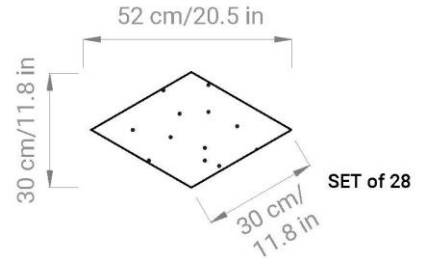

CUBE:

CURVE:

HEXAGON:

LINE:

ROUND:

SQUARE:

TRIANGLE:

DIMENSIONS:

- Arrow: L **60** x H **26** cm x THK **4,5** mm
L **23.6** x H **10.2** x THK **0.18** in
- Cube: L **35** | **52** x H **20** | **30** cm x THK **4,5** mm
L **13.8** | **20.5** x H **7.9** | **11.8** x THK **0.18** in
- Curve: L **30** | **60** x H **21** | **42** cm x THK **4,5** mm
L **11.8** | **23.6** x H **8.3** | **16.5** x THK **0.18** in
- Hexagon: L **40** | **60** x H **35** | **52** cm x THK **4,5** mm
L **15.8** | **23.6** x H **13.8** | **20.5** x THK **0.18** in
- Line: L **12** | **24** | **48** x H **100** cm x THK **4,5** mm
L **4.7** | **9.5** | **18.9** x H **39.4** x THK **0.18** in
- Round: Ø **30** | **40** | **60** cm x THK **4,5** mm
Ø **11.8** | **15.8** | **23.6** x THK **0.18** in
- Square: L **30** | **40** | **60** x H **30** | **40** | **60** cm x THK **4,5** mm
L **11.8** | **15.8** | **23.6** x H **11.8** | **15.8** | **23.6** x THK **0.18** in
- Triangle: L **30** | **45** | **60** x H **26** | **39** | **52** cm x THK **4,5** mm
L **11.8** | **17.7** | **23.6** x H **10.2** | **15.35** | **20.5** x THK **0.18** in