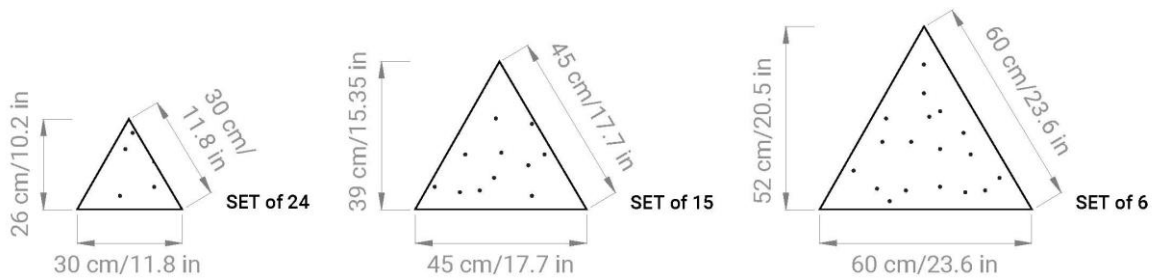

CUBE:

CURVE:

HEXAGON:

LINE:

ROUND:

SQUARE:

TRIANGLE:

DIMENSIONS:

- Arrow: L **60** x H **26** cm x THK **4,5** mm
L **23.6** x H **10.2** x THK **0.18** in
- Cube: L **35** | **52** x H **20** | **30** cm x THK **4,5** mm
L **13.8** | **20.5** x H **7.9** | **11.8** x THK **0.18** in
- Curve: L **30** | **60** x H **21** | **42** cm x THK **4,5** mm
L **11.8** | **23.6** x H **8.3** | **16.5** x THK **0.18** in
- Hexagon: L **40** | **60** x H **35** | **52** cm x THK **4,5** mm
L **15.8** | **23.6** x H **13.8** | **20.5** x THK **0.18** in
- Line: L **12** | **24** | **48** x H **100** cm x THK **4,5** mm
L **4.7** | **9.5** | **18.9** x H **39.4** x THK **0.18** in
- Round: Ø **30** | **40** | **60** cm x THK **4,5** mm
Ø **11.8** | **15.8** | **23.6** x THK **0.18** in
- Square: L **30** | **40** | **60** x H **30** | **40** | **60** cm x THK **4,5** mm
L **11.8** | **15.8** | **23.6** x H **11.8** | **15.8** | **23.6** x THK **0.18** in
- Triangle: L **30** | **45** | **60** x H **26** | **39** | **52** cm x THK **4,5** mm
L **11.8** | **17.7** | **23.6** x H **10.2** | **15.35** | **20.5** x THK **0.18** in

NOTE: Every SET occupies $\approx 3 \text{ m}^2$

WEIGHT:

- **1200** gr/mtl
- **0.80** lb/ft

COMPOSITION:

- **ECOfelt** - 90% wool, 10% polyester
- **PETfelt** - 100% PET

COLOR DIFFERENCES:

Slight differences between dyeing lots are considered normal