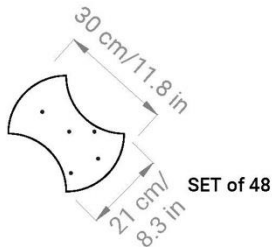

NAME:

FELT SHAPE

DESCRIPTION:

Modular sound-absorbing and anti-reverberation felt shapes

APPLICATIONS:

- Wall with double sided tape
- Ceiling with double sided tape
- Furniture with double sided tape

ARROW:

CUBE:

CURVE:

HEXAGON:

LINE:

ROUND:

SQUARE:

TRIANGLE:

DIMENSIONS:

- Arrow: L **60** x H **26** cm x THK **4,5** mm
L **23.6** x H **10.2** x THK **0.18** in
- Cube: L **35** | **52** x H **20** | **30** cm x THK **4,5** mm
L **13.8** | **20.5** x H **7.9** | **11.8** x THK **0.18** in
- Curve: L **30** | **60** x H **21** | **42** cm x THK **4,5** mm
L **11.8** | **23.6** x H **8.3** | **16.5** x THK **0.18** in
- Hexagon: L **40** | **60** x H **35** | **52** cm x THK **4,5** mm
L **15.8** | **23.6** x H **13.8** | **20.5** x THK **0.18** in
- Line: L **12** | **24** | **48** x H **100** cm x THK **4,5** mm
L **4.7** | **9.5** | **18.9** x H **39.4** x THK **0.18** in
- Round: Ø **30** | **40** | **60** cm x THK **4,5** mm
Ø **11.8** | **15.8** | **23.6** x THK **0.18** in
- Square: L **30** | **40** | **60** x H **30** | **40** | **60** cm x THK **4,5** mm
L **11.8** | **15.8** | **23.6** x H **11.8** | **15.8** | **23.6** x THK **0.18** in
- Triangle: L **30** | **45** | **60** x H **26** | **39** | **52** cm x THK **4,5** mm
L **11.8** | **17.7** | **23.6** x H **10.2** | **15.35** | **20.5** x THK **0.18** in

NOTE: Every SET occupies $\approx 3 \text{ m}^2$

WEIGHT:

- **1200** gr/mtl
- **0.80** lb/ft

COMPOSITION:

- **ECOfelt** - 90% wool, 10% polyester
- **PETfelt** - 100% PET

COLOR DIFFERENCES:

Slight differences between dyeing lots are considered normal