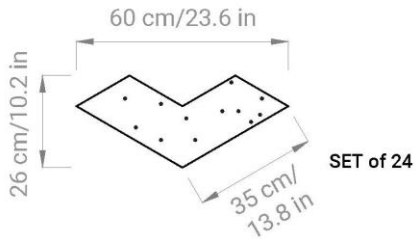

CUBE:

CURVE:

HEXAGON:

LINE:

ROUND:

SQUARE:

TRIANGLE:

DIMENSIONS:

- Arrow: L **60** x H **26** cm x THK **4,5** mm
L **23.6** x H **10.2** x THK **0.18** in
- Cube: L **35** | **52** x H **20** | **30** cm x THK **4,5** mm
L **13.8** | **20.5** x H **7.9** | **11.8** x THK **0.18** in
- Curve: L **30** | **60** x H **21** | **42** cm x THK **4,5** mm
L **11.8** | **23.6** x H **8.3** | **16.5** x THK **0.18** in
- Hexagon: L **40** | **60** x H **35** | **52** cm x THK **4,5** mm
L **15.8** | **23.6** x H **13.8** | **20.5** x THK **0.18** in
- Line: L **12** | **24** | **48** x H **100** cm x THK **4,5** mm
L **4.7** | **9.5** | **18.9** x H **39.4** x THK **0.18** in
- Round: Ø **30** | **40** | **60** cm x THK **4,5** mm
Ø **11.8** | **15.8** | **23.6** x THK **0.18** in
- Square: L **30** | **40** | **60** x H **30** | **40** | **60** cm x THK **4,5** mm
L **11.8** | **15.8** | **23.6** x H **11.8** | **15.8** | **23.6** x THK **0.18** in
- Triangle: L **30** | **45** | **60** x H **26** | **39** | **52** cm x THK **4,5** mm
L **11.8** | **17.7** | **23.6** x H **10.2** | **15.35** | **20.5** x THK **0.18** in