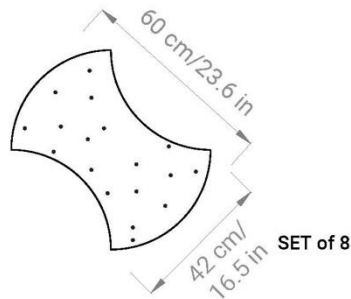

CUBE:

CURVE:

HEXAGON:

LINE:

ROUND:

SQUARE:

TRIANGLE:

DIMENSIONS:

- Arrow: L **60** x H **26** cm x THK **4,5** mm
L **23.6** x H **10.2** x THK **0.18** in
- Cube: L **35** | **52** x H **20** | **30** cm x THK **4,5** mm
L **13.8** | **20.5** x H **7.9** | **11.8** x THK **0.18** in
- Curve: L **30** | **60** x H **21** | **42** cm x THK **4,5** mm
L **11.8** | **23.6** x H **8.3** | **16.5** x THK **0.18** in
- Hexagon: L **40** | **60** x H **35** | **52** cm x THK **4,5** mm
L **15.8** | **23.6** x H **13.8** | **20.5** x THK **0.18** in
- Line: L **12** | **24** | **48** x H **100** cm x THK **4,5** mm
L **4.7** | **9.5** | **18.9** x H **39.4** x THK **0.18** in
- Round: Ø **30** | **40** | **60** cm x THK **4,5** mm
Ø **11.8** | **15.8** | **23.6** x THK **0.18** in
- Square: L **30** | **40** | **60** x H **30** | **40** | **60** cm x THK **4,5** mm
L **11.8** | **15.8** | **23.6** x H **11.8** | **15.8** | **23.6** x THK **0.18** in
- Triangle: L **30** | **45** | **60** x H **26** | **39** | **52** cm x THK **4,5** mm
L **11.8** | **17.7** | **23.6** x H **10.2** | **15.35** | **20.5** x THK **0.18** in

NOTE: Every SET occupies $\approx 3 \text{ m}^2$

WEIGHT:

- **1200** gr/mtl
- **0.80** lb/ft

COMPOSITION:

- **ECOfelt** - 90% wool, 10% polyester
- **PETfelt** - 100% PET

COLOR DIFFERENCES:

Slight differences between dyeing lots are considered normal