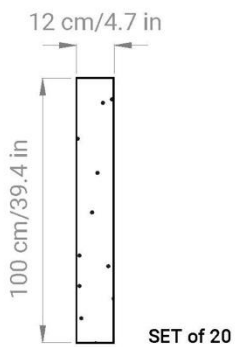

CUBE:

CURVE:

HEXAGON:

LINE:

ROUND:

SQUARE:

TRIANGLE:

DIMENSIONS:

- Arrow: L **60** x H **26** cm x THK **4,5** mm
L **23.6** x H **10.2** x THK **0.18** in
- Cube: L **35** | **52** x H **20** | **30** cm x THK **4,5** mm
L **13.8** | **20.5** x H **7.9** | **11.8** x THK **0.18** in
- Curve: L **30** | **60** x H **21** | **42** cm x THK **4,5** mm
L **11.8** | **23.6** x H **8.3** | **16.5** x THK **0.18** in
- Hexagon: L **40** | **60** x H **35** | **52** cm x THK **4,5** mm
L **15.8** | **23.6** x H **13.8** | **20.5** x THK **0.18** in
- Line: L **12** | **24** | **48** x H **100** cm x THK **4,5** mm
L **4.7** | **9.5** | **18.9** x H **39.4** x THK **0.18** in
- Round: Ø **30** | **40** | **60** cm x THK **4,5** mm
Ø **11.8** | **15.8** | **23.6** x THK **0.18** in
- Square: L **30** | **40** | **60** x H **30** | **40** | **60** cm x THK **4,5** mm
L **11.8** | **15.8** | **23.6** x H **11.8** | **15.8** | **23.6** x THK **0.18** in
- Triangle: L **30** | **45** | **60** x H **26** | **39** | **52** cm x THK **4,5** mm
L **11.8** | **17.7** | **23.6** x H **10.2** | **15.35** | **20.5** x THK **0.18** in

NOTE: Every SET occupies $\approx 3 \text{ m}^2$

WEIGHT:

- **1200** gr/mtl
- **0.80** lb/ft

COMPOSITION:

- **ECOfelt** - 90% wool, 10% polyester
- **PETfelt** - 100% PET

COLOR DIFFERENCES:

Slight differences between dyeing lots are considered normal