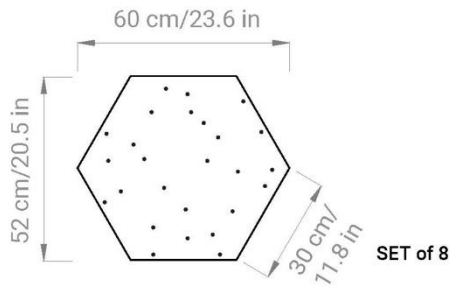

CUBE:

CURVE:

HEXAGON:

LINE:

ROUND:

SQUARE:

TRIANGLE:

DIMENSIONS:

- Arrow: L **60** x H **26** cm x THK **4,5** mm
L **23.6** x H **10.2** x THK **0.18** in
- Cube: L **35** | **52** x H **20** | **30** cm x THK **4,5** mm
L **13.8** | **20.5** x H **7.9** | **11.8** x THK **0.18** in
- Curve: L **30** | **60** x H **21** | **42** cm x THK **4,5** mm
L **11.8** | **23.6** x H **8.3** | **16.5** x THK **0.18** in
- Hexagon: L **40** | **60** x H **35** | **52** cm x THK **4,5** mm
L **15.8** | **23.6** x H **13.8** | **20.5** x THK **0.18** in
- Line: L **12** | **24** | **48** x H **100** cm x THK **4,5** mm
L **4.7** | **9.5** | **18.9** x H **39.4** x THK **0.18** in
- Round: Ø **30** | **40** | **60** cm x THK **4,5** mm
Ø **11.8** | **15.8** | **23.6** x THK **0.18** in
- Square: L **30** | **40** | **60** x H **30** | **40** | **60** cm x THK **4,5** mm
L **11.8** | **15.8** | **23.6** x H **11.8** | **15.8** | **23.6** x THK **0.18** in
- Triangle: L **30** | **45** | **60** x H **26** | **39** | **52** cm x THK **4,5** mm
L **11.8** | **17.7** | **23.6** x H **10.2** | **15.35** | **20.5** x THK **0.18** in