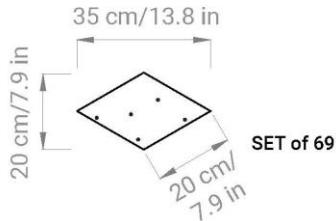

CUBE:

CURVE:

HEXAGON:

LINE:

ROUND:

SQUARE:

TRIANGLE:

DIMENSIONS:

- Arrow: L **60** x H **26** cm x THK **4,5** mm
L **23.6** x H **10.2** x THK **0.18** in
- Cube: L **35** | **52** x H **20** | **30** cm x THK **4,5** mm
L **13.8** | **20.5** x H **7.9** | **11.8** x THK **0.18** in
- Curve: L **30** | **60** x H **21** | **42** cm x THK **4,5** mm
L **11.8** | **23.6** x H **8.3** | **16.5** x THK **0.18** in
- Hexagon: L **40** | **60** x H **35** | **52** cm x THK **4,5** mm
L **15.8** | **23.6** x H **13.8** | **20.5** x THK **0.18** in
- Line: L **12** | **24** | **48** x H **100** cm x THK **4,5** mm
L **4.7** | **9.5** | **18.9** x H **39.4** x THK **0.18** in
- Round: Ø **30** | **40** | **60** cm x THK **4,5** mm
Ø **11.8** | **15.8** | **23.6** x THK **0.18** in
- Square: L **30** | **40** | **60** x H **30** | **40** | **60** cm x THK **4,5** mm
L **11.8** | **15.8** | **23.6** x H **11.8** | **15.8** | **23.6** x THK **0.18** in
- Triangle: L **30** | **45** | **60** x H **26** | **39** | **52** cm x THK **4,5** mm
L **11.8** | **17.7** | **23.6** x H **10.2** | **15.35** | **20.5** x THK **0.18** in