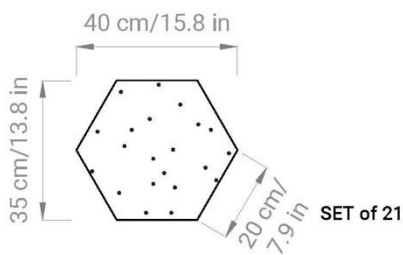

CUBE:

CURVE:

HEXAGON:

LINE:

ROUND:

SQUARE:

TRIANGLE:

DIMENSIONS:

- Arrow: L **60** x H **26** cm x THK **4,5** mm
L **23.6** x H **10.2** x THK **0.18** in
- Cube: L **35** | **52** x H **20** | **30** cm x THK **4,5** mm
L **13.8** | **20.5** x H **7.9** | **11.8** x THK **0.18** in
- Curve: L **30** | **60** x H **21** | **42** cm x THK **4,5** mm
L **11.8** | **23.6** x H **8.3** | **16.5** x THK **0.18** in
- Hexagon: L **40** | **60** x H **35** | **52** cm x THK **4,5** mm
L **15.8** | **23.6** x H **13.8** | **20.5** x THK **0.18** in
- Line: L **12** | **24** | **48** x H **100** cm x THK **4,5** mm
L **4.7** | **9.5** | **18.9** x H **39.4** x THK **0.18** in
- Round: Ø **30** | **40** | **60** cm x THK **4,5** mm
Ø **11.8** | **15.8** | **23.6** x THK **0.18** in
- Square: L **30** | **40** | **60** x H **30** | **40** | **60** cm x THK **4,5** mm
L **11.8** | **15.8** | **23.6** x H **11.8** | **15.8** | **23.6** x THK **0.18** in
- Triangle: L **30** | **45** | **60** x H **26** | **39** | **52** cm x THK **4,5** mm
L **11.8** | **17.7** | **23.6** x H **10.2** | **15.35** | **20.5** x THK **0.18** in