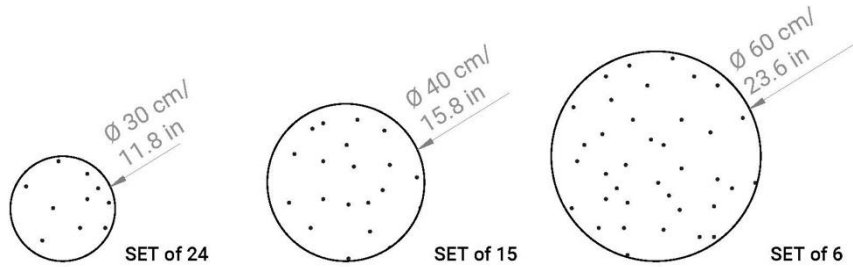

CUBE:

CURVE:

HEXAGON:

LINE:

ROUND:

SQUARE:

TRIANGLE:

DIMENSIONS:

- Arrow: L **60** x H **26** cm x THK **4,5** mm
L **23.6** x H **10.2** x THK **0.18** in
- Cube: L **35** | **52** x H **20** | **30** cm x THK **4,5** mm
L **13.8** | **20.5** x H **7.9** | **11.8** x THK **0.18** in
- Curve: L **30** | **60** x H **21** | **42** cm x THK **4,5** mm
L **11.8** | **23.6** x H **8.3** | **16.5** x THK **0.18** in
- Hexagon: L **40** | **60** x H **35** | **52** cm x THK **4,5** mm
L **15.8** | **23.6** x H **13.8** | **20.5** x THK **0.18** in
- Line: L **12** | **24** | **48** x H **100** cm x THK **4,5** mm
L **4.7** | **9.5** | **18.9** x H **39.4** x THK **0.18** in
- Round: Ø **30** | **40** | **60** cm x THK **4,5** mm
Ø **11.8** | **15.8** | **23.6** x THK **0.18** in
- Square: L **30** | **40** | **60** x H **30** | **40** | **60** cm x THK **4,5** mm
L **11.8** | **15.8** | **23.6** x H **11.8** | **15.8** | **23.6** x THK **0.18** in
- Triangle: L **30** | **45** | **60** x H **26** | **39** | **52** cm x THK **4,5** mm
L **11.8** | **17.7** | **23.6** x H **10.2** | **15.35** | **20.5** x THK **0.18** in

NOTE: Every SET occupies $\approx 3 \text{ m}^2$

WEIGHT:

- **1200** gr/mtl
- **0.80** lb/ft

COMPOSITION:

- **ECOfelt** - 90% wool, 10% polyester
- **PETfelt** - 100% PET

COLOR DIFFERENCES:

Slight differences between dyeing lots are considered normal