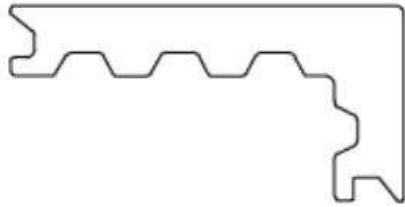

Profile

Fixing

Dimensions: 2300/3200x144x22

Finishing

LcDeck® is a semi-solid profile intended for low traffic. Its fixation system is 100% invisible, preventing small objects from passing through the deck.

## Step Nosing

Step Nosing for a perfect finish.

## Profile

Dimensions: 133/64x22x1500mm