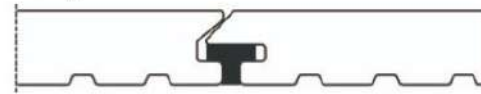

ZoomDeck® is a solid profile intended for high traffic. Its fixation system is 100% invisible, preventing small objects from passing through the deck.

Available colors

Profile

Fixing

Dimensions: 2300/3200x143x22mm

Profile

Dimensions: 133/64x22x1500mm

Finishing

Available colors

Antracite

Vulcan

Chocolate