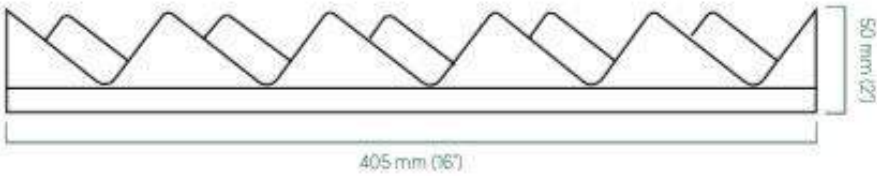

# 1. DIMENSIONS

## BRICKX

With each panel comes a Prism, a small modular element, which is available in two cork colors (Natural or Dark) and can be fixed with glue to the cavity of the panel.