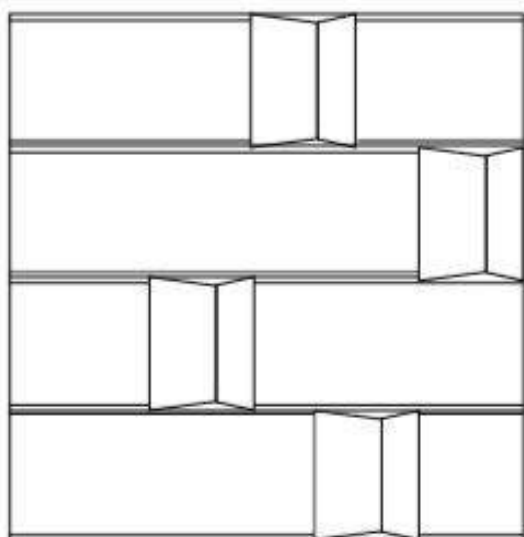

1. DIMENSIONS

MORSE

With each panel comes a Prism, a small modular element, which is available in two cork colors (Natural or Dark) and can be fixed with glue to the cavity of the panel.