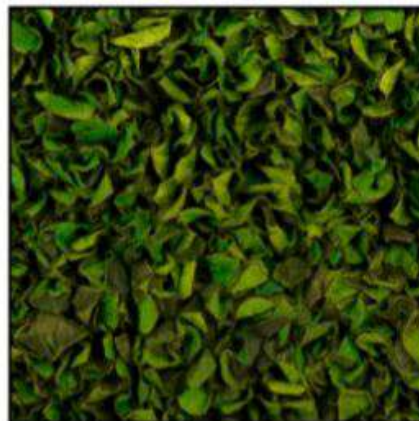

FOREST (Custom handmade compositions using various foliage species on a flat moss background)

-  **Origin** — Handpicked in Europe
-  **Durability** — 100% Maintenance free
Keeps its form, color & texture for 5 to 7 years
(Avoid direct sunlight on foliage to preserve their color)
-  **Health** — Non-toxic
Non-allergen

VELVET LEAF

-  **Origin** — Handpicked in South America
-  **Durability** — 100% Maintenance free
Keeps its form, color & texture for 5 to 7 years
(Avoid direct sunlight on the moss to preserve its color)
-  **Health** — Non-toxic
Non-allergen