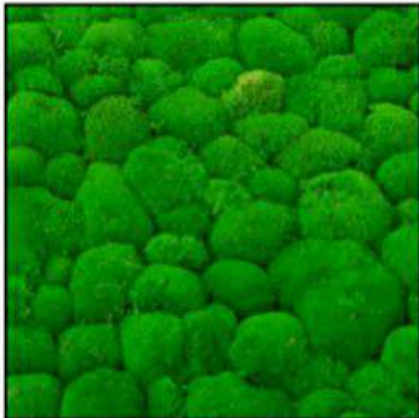

BALL MOSS

- **Origin** – Handpicked in Europe
- **Durability** – 100% Maintenance free
  Keeps its form, color & texture for 5 to 7 years
  (Avoid direct sunlight on the moss to preserve its color)
- **Health** – Non-toxic
  Non-allergen