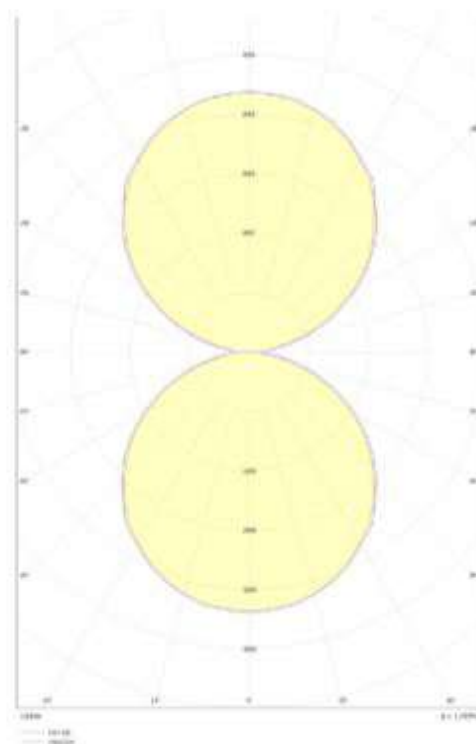

Available in other color temperatures:
2700/3000/3500/4000K

Available with other dimming options:
1-10V/TRIAC/DALI (driver remote)