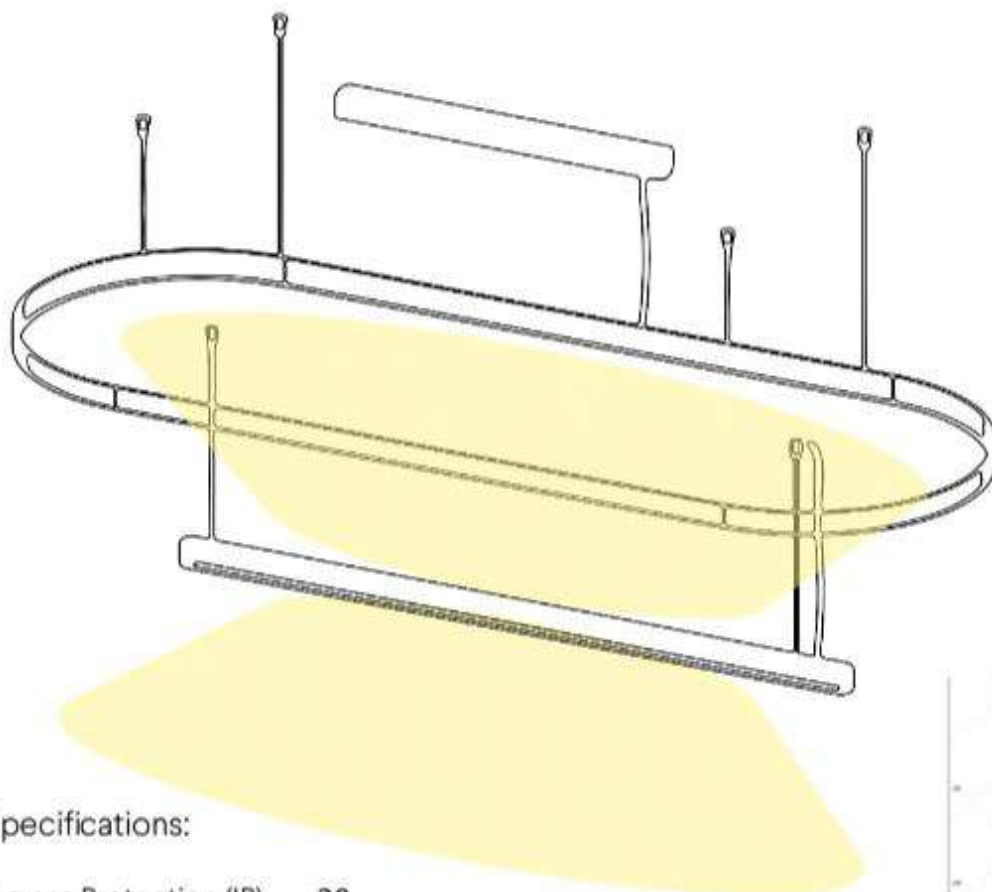

### Specifications:

Ingress Protection (IP)	20
Glow wire test	850°

### Light specifications:

Light sources	2
Beam angle	100°
Color temperature	2700/3000K
CRI	90+
Light source power	28.8W
Light source output	2000/2000lm
Delivered lumen	1600/1600lm
Efficacy LED	138 lm/W @ T <sub>p</sub> RATED: 25°C