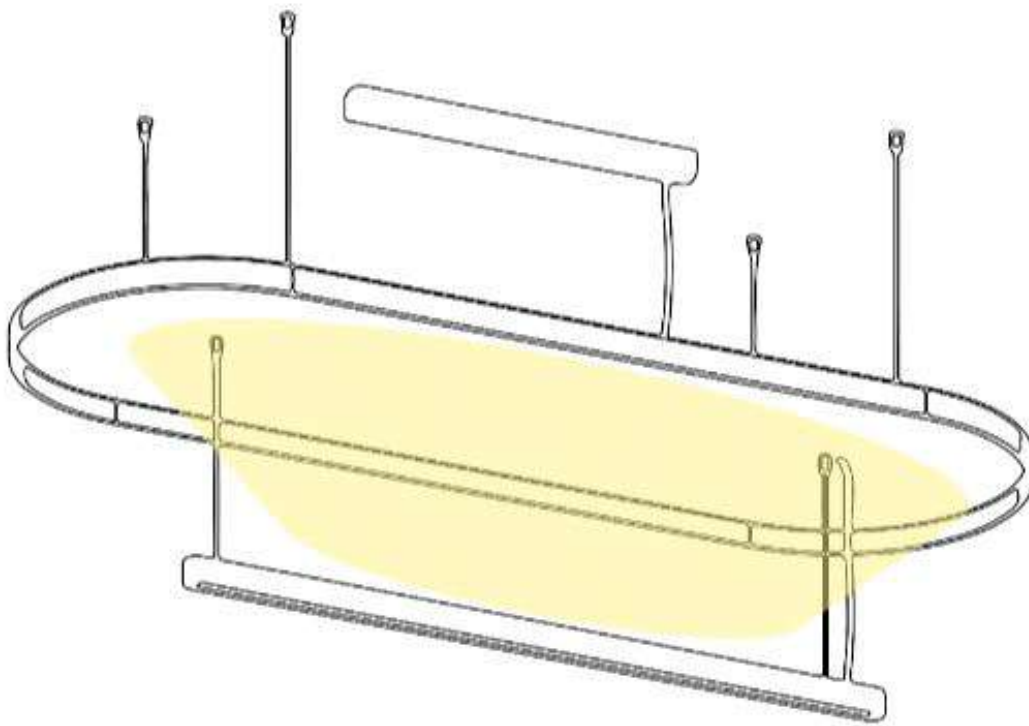

### Specifications:

Ingress Protection (IP)	20
Glow wire test	850°

### Light specifications:

Light sources	2
Beam angle	100°
Color temperature	2700/3000K
CRI	90+
Light source power	28.8W
Light source output	2000/2000lm
Delivered lumen	1600/1600lm
Efficacy LED	138 lm/W @ T <sub>p</sub> RATED: 25°C